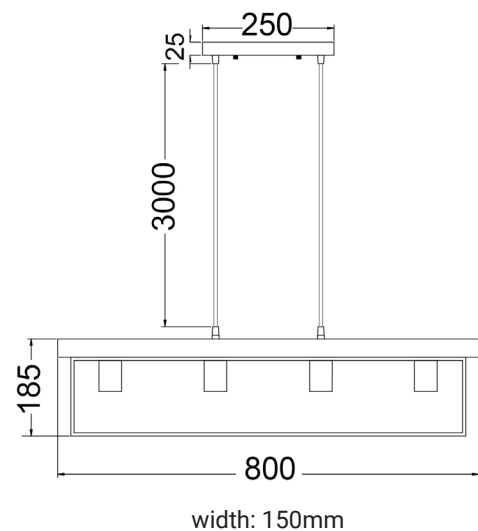

VIRUN1

VIRUN

Interior Rectangular Frame Wood with Black Hardware Pendant Light

- Input voltage: 220-240V
- Material: wood & iron
- Lamp holder: 4xE27 (Max.72W globe)
- Globe not included
- For indoor use only
- Warranty: 1 year replacement warranty

Part No.	VIRUN1
Description	PENDANT ESx4 Rect Natural Wood & Iron
Material	Wood, Iron
Lamp holder	4xE27 (Max.72W)
Product Dimensions	L800 x W150 x H185mm
Suspension	3000mm black cable
Canopy size	L250 x W50 x H25mm
Box Weight	3.1kg
Box Dimensions	82x17x21cm
Carton QTY	1/1